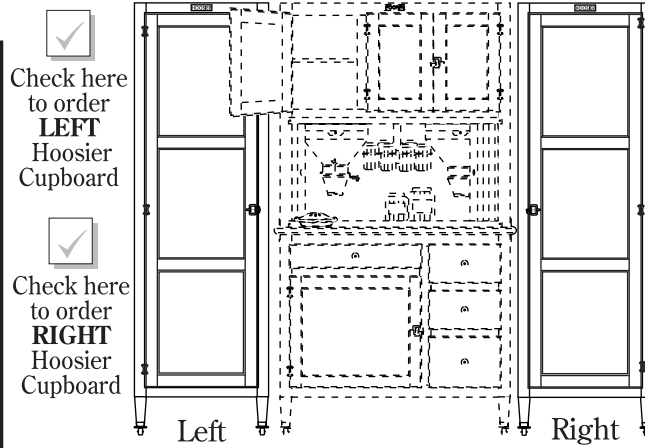

Hoosier Side Cupboards

Designed to match the Hoosier Beauty

☒ Check here to order LEFT Hoosier Cupboard

☒ Check here to order RIGHT Hoosier Cupboard

Unless requested otherwise, side cupboards are built and finished to match the Hoosier cabinet they are sold with.

Base Rate for each Hoosier Cupboard: $ 775.00 with Hoosier Cabinet purchase, $ 800.00 without.

OPTIONS

Please see our catalog for a complete description of each option item listed below!

- ☒ # Extra Shelves, 50.00/shelf ..... $
- ☒ # Door Racks, 75.00/rack .....
- ☒ Custom Order (please call for pricing).....
- ☒ Custom Color Match..... 75.00
- ☒ Aged Brass Hardware..... 75.00

A. Total for options.....
B. Total Base Rate for Cupboards.....

Total for Side Cabinet(s)
(add A. and B.) .....$