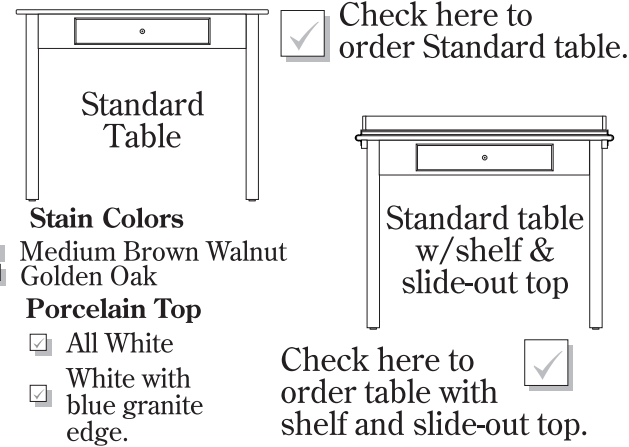

Hoosier Porcelain Top Tables

☒ Check here to order Standard table.

Stain Colors
☒ Medium Brown Walnut
☒ Golden Oak
Porcelain Top
☒ All White
☒ White with blue granite edge.

☒ Check here to order table with shelf and slide-out top.

- ☒ Standard Table @ 579.00 ea. ....$
- ☒ Standard Table with shelf and slide-out top @ 679.00ea.....

OPTIONS

Please see our catalog for a complete description of each option item listed below!

- ☒ Worktable legs, 40.00/table.....
- ☒ (raise table 2" higher)
- ☒ Custom order (call for pricing).....
- ☒ Custom Color Match..... 75.00

A. Total for options.....
B. Total Base Rate for Table(s).....

Total for table(s) (add A. and B.).....$

MICHIGAN HOOSIER CO.

(989) 345-4875

514 W. State Rd., West Branch, MI 48661

Date _____

Name _____
Address _____
City _____
State _____ Zip _____
Phone ( ) _____

TOTAL ORDER ..... $

6% SALES TAX (Michigan Residents) _____

PALLETIZING (for each cabinet and cupboard only) 75.00

SHIPPING INFORMATION

Hoosier Cabinets and Cupboards:
Please call for shipping charges.
We ship freight collect f.o.b. West Branch, Michigan.

Hoosier Tables Shipping: 75.00

TOTAL ORDER..... $

Thank You!

Notes:

Please feel free to call: (989) 345-4875